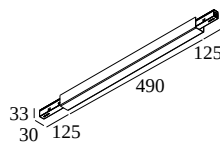

SLM26L - MID POWERBOX 48V-DC / 100W

23377 0050 B

AVAILABLE IN
BLACK 23377 0050 B
WHITE 23377 0050 W

 [View on website](#)

General info

LOCATION	indoor
INGRESS PROTECTION	IP20
WEIGHT (KG)	0.5
INFORMATION	INCL.LED POWER SUPPLY 48V-DC / 100W

Electrical info

CLASS	II
POWER SUPPLY	YES
DIM TYPE	non-dimmable

For detailed installation instructions, please consult the manual : [23377_0050_HAND.pdf](#)

WHERE USED

23358 0000	SLM26L - PROFILE
23358 0010	SLM26L - PROFILE 1m
23358 0020	SLM26L - PROFILE 2m
23358 0030	SLM26L - PROFILE 3m